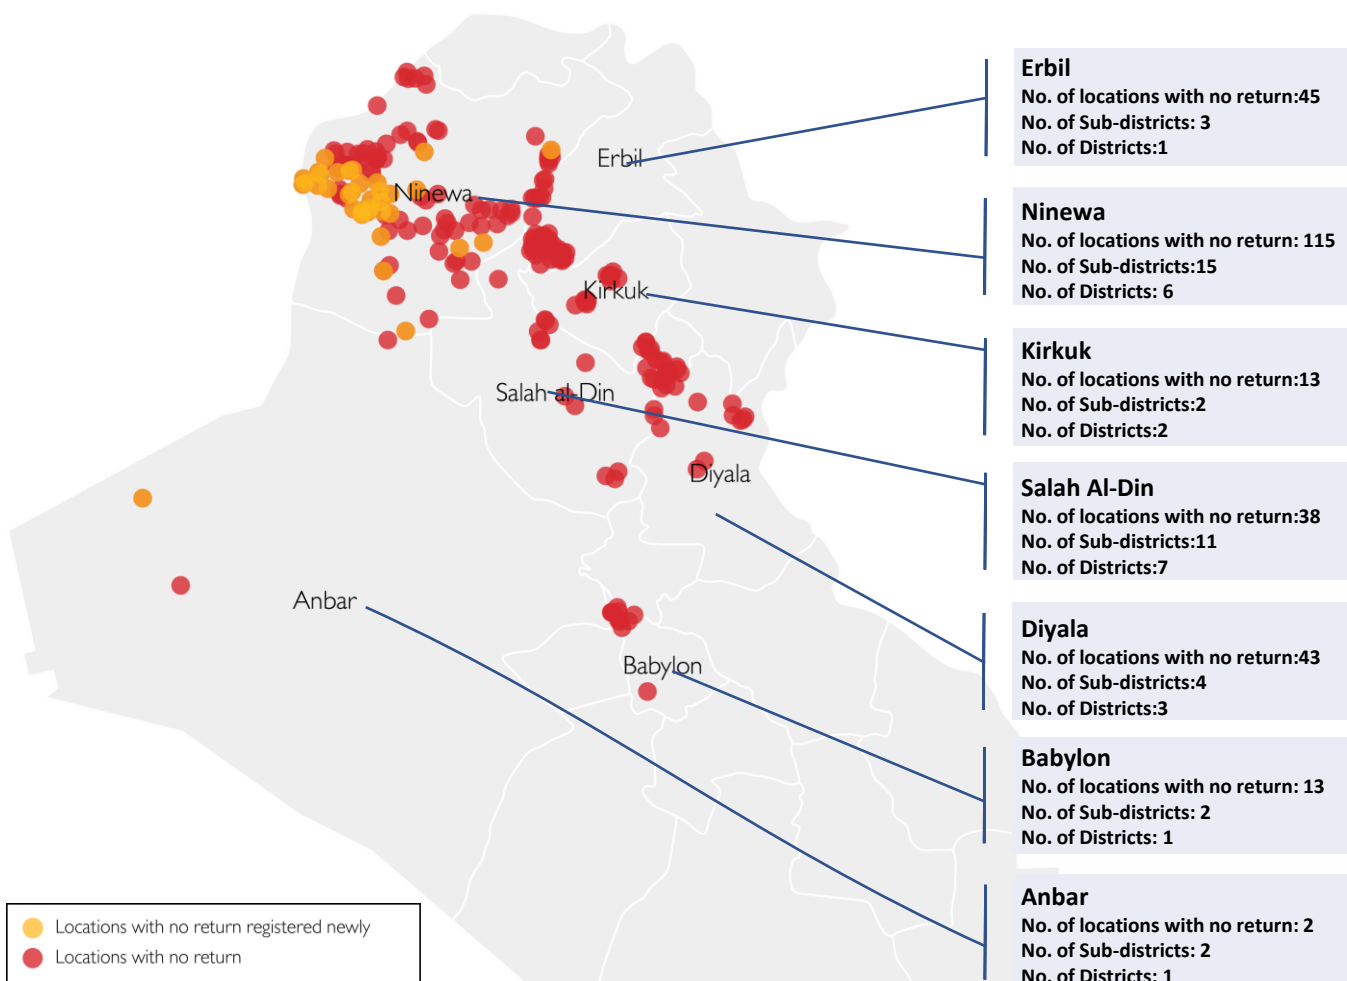

Areas of origin having witnessed no return

Total number of locations that witnessed new returns since the last round			
Governorate	District	Sub-District	Locations
Ninewa	Al-Ba'aj	Markaz Al-Ba'aj	1
		Qahtaniya	3
	Sinjar	Markaz Sinjar	4
Salah Al-Din	Al-Hamdaniya	Al-Namroud	1
		Tikrit	Al-Alam
Total			10

Summary	
Areas with no return	
Governorates	7
Districts	21
Sub-Districts	39
Locations	269

Governorate	Reason for no return
Anbar	Lack of security, Blocked returns
Babylon	Blocked returns
Diyala	Lack of security, tribal tensions, lack of Job opportunities, destroyed houses
Erbil	Destroyed houses, lack of services, presence of UXOs
Kirkuk	Destroyed buildings, lack of services, presence of mines and IEDs, security problems, presence of ISIL
Ninewa	Blocked returns, destroyed buildings, presence of multiple armed actors, lack of security, lack of services, security concerns, ethno-religious tensions
Salah al-Din	Blocked returns, lack of security, tribal/ethno-religious tensions, presence of UXOs, damaged infrastructure

Locations with no return newly registered

Governorate	District	Sub-District	Total Number of locations	Locations
Anbar	Al-Rutba	Akashat	1	Akashat
Ninewa	Al-Ba'aj	Markaz Al-Ba'aj	28	Afiyan almugtah, alabassiah, Al-bidy, Al-bohaiah, Al-busaisiah, Aliah tal sfog, Al-jobah, Al-maator, Al-moisiah, Al-mrogiah, Alsadiayah, Al-salam, Al-suleteah, Al-Thawrah , Bab alkhair aljunoby, Bothat almodfaa, kabr alhhjr, kharba albeer, khshmah al-markeb, kr koba, Markeb Al-Tair , moujama alwahdah, Mushaan alshimran, Sharjy alraoy, sibaiah thuraiah, Tal abo huaih, Tal Hatem , Thrai waset
				Al-Hamdaniya
	Hatra	Altal	1	Al-darik vilage
		Markaz Hatra	4	AL-manaif vilage, Alzakalih vilage, Asadan vilage, Shaabani vilage
Telafar	Markaz Telafar	1	Quzul que Vilage	
2	5	6	36	